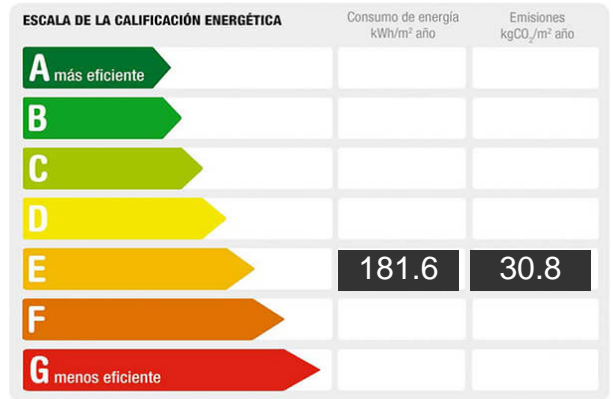

Reference: **2931**
Property type: Flat
Sale/rent: For rent
Price: **750 €**
Condition: New

Floor: 1
Town: Talavera de la Reina
Province: Toledo
Postal code: 45600
Zone: CASCO ANTIGUO

Sqm built: 115	Floor: parquet	Living area: 105
Hot water: individual	Sqm terrace: 10	Terraces: 1
Bedrooms: 3	Bathrooms: 2	Outward/Inward: outward
Cupboards: 3		